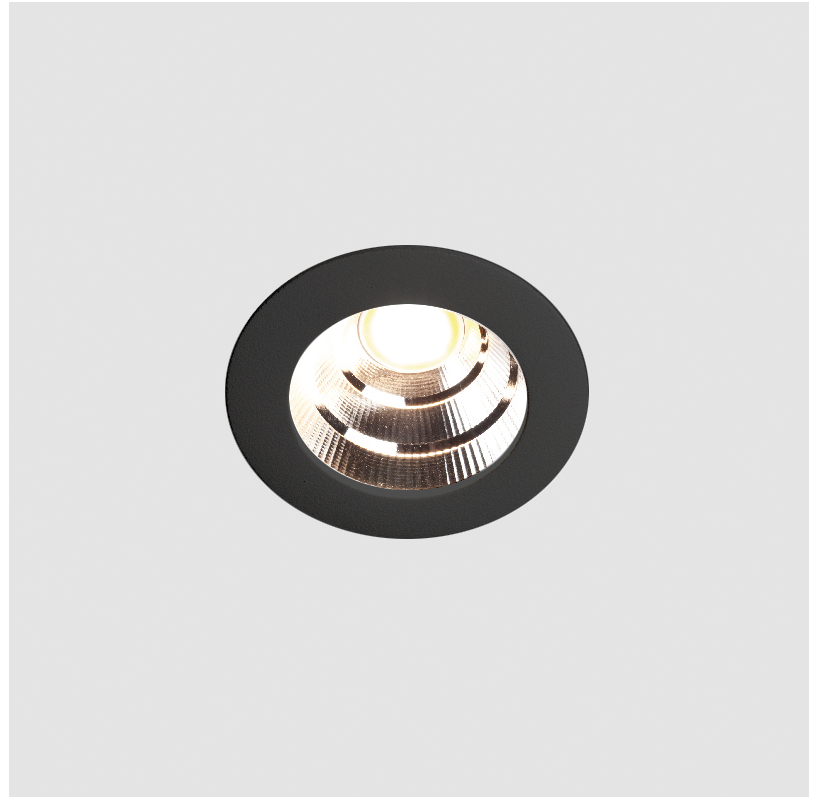

GENERAL

Series: Oiko
Subseries: Oiko Standard
Brand: Prolicht
Division: Architectural
Mounting Type: Recessed
Mounting Location: Ceiling
Subcategory: Downlight

PHYSICAL

Shape: Round
Diameter (mm): 64
Diameter (in): 2 1/2
Height (mm): 74
Height (in): 2 15/16
Ceiling Thickness (mm): 10 / 12.5 / 15
Ceiling Thickness (in): 3/8 or 1/2 or 9/16
Min. Recessing Depth (mm): 90
Min. Recessing Depth (in): 3 9/16
Light Distribution: Downlight
Weight (kg): 0.22
Weight (lbs): 0.49
Fixture Finish: SSR / BKV / CWI / CRY / HAB / LAG / UFT / ITA / RUA / RUR / MIC / FTG / MYG / TWT / LOD / PUS / FRO / FUP / KIA / POP / BLS / SPG / MEY / GOH / GUM / CHC / COM / ABZ / JAG / OBR / MOS / ROR
Fixture Material: Aluminum Die Cast
Cut-out Measurements: D. - 60mm / 2 3/8"

ELECTRICAL

Lamp Type: LED (Zhaga Standard)
Total Output Wattage (W): 15
Dimming: Dali Dimming
Driver Included: No
Driver Location: Remote
Driver Type: Constant Current - 120Vac
Input Voltage (V): 120
Constant Current (MA): 350

LED

Number of LEDs: 1
Color Temperature (°K): Warm Dim
Max. Delivered Lumen (lm): 760
Nominal Lumen (lm): 1140
CRI: >90 CRI
Lamp Life (hrs): 50000

OPTICAL

Reflector: 20 / 40 / 60

RATINGS AND CERTIFICATIONS

Certified By: Certified for North American Standards
IP rating: IP20