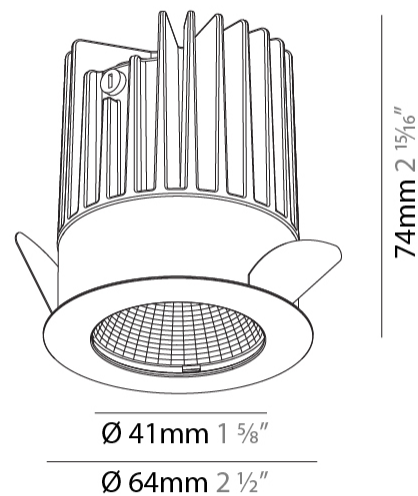

GENERAL

Series: Oiko
Subseries: Oiko Standard
Brand: Prolicht
Division: Architectural
Mounting Type: Recessed
Mounting Location: Ceiling
Subcategory: Downlight

PHYSICAL

Shape: Round
Diameter (mm): 64
Diameter (in): 2 1/2
Height (mm): 74
Height (in): 2 15/16
Ceiling Thickness (mm): 10 / 12.5 / 15
Ceiling Thickness (in): 3/8 or 1/2 or 9/16
Min. Recessing Depth (mm): 90
Min. Recessing Depth (in): 3 9/16
Light Distribution: Downlight
Weight (kg): 0.22
Weight (lbs): 0.49
Fixture Finish: SSR / BKV / CWI / CRY / HAB / LAG / UFT / ITA / RUA / RUR / MIC / FTG / MYG / TWT / LOD / PUS / FRO / FUP / KIA / POP / BLS / SPG / MEY / GOH / GUM / CHC / COM / ABZ / JAG / OBR / MOS / ROR
Fixture Material: Aluminum Die Cast
Cut-out Measurements: D. - 60mm / 2 3/8"

ELECTRICAL

Lamp Type: LED (Zhaga Standard)
Total Output Wattage (W): 15
Dimming: Dali Dimming
Driver Included: No
Driver Location: Remote
Driver Type: Constant Current - 120Vac
Input Voltage (V): 120
Constant Current (MA): 350

LED

Number of LEDs: 1
Color Temperature (°K): Warm Dim
Max. Delivered Lumen (lm): 760
Nominal Lumen (lm): 1140
CRI: >90 CRI
Lamp Life (hrs): 50000

OPTICAL

Reflector: 20 / 40 / 60

RATINGS AND CERTIFICATIONS

Certified By: Certified for North American Standards
IP rating: IP20